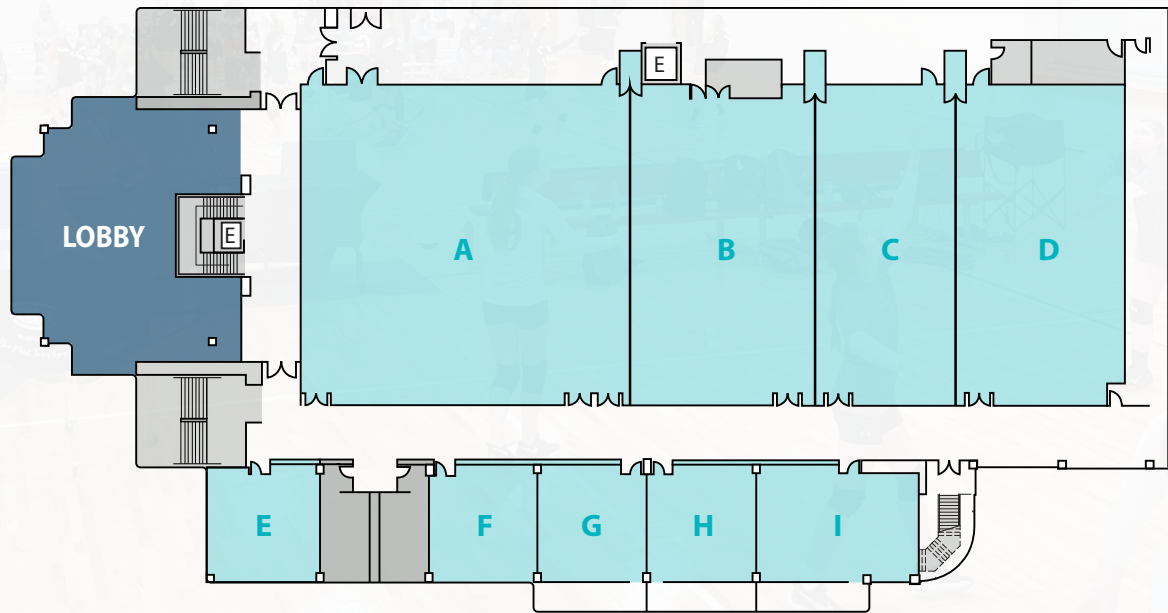

BANQUETS

CONVENTIONS

EXPOSITONS

CONVENTION CENTER

52,007 sf

Total Multi-Purpose Indoor Space

2,000 sf Max Capacity Largest Event Space

13 Breakout Rooms

17 Event Rooms

LOWER LEVEL CAPACITIES

AREA	SIZE	SQ. FT.
LOBBY	63x75	4,725
A - McKinley	49x24	176
B - Van Buren	49x24	1,176
C - Madison	49x24	1,176
D - Adams 1	30x30	900
E - Adams 2	30x30	900
F - Roosevelt 1	30x30	900
G - Roosevelt 2	30x30	900
H - Eisenhower	65x30	1,950
Exhibit Area	123x111	13,653

UPPER LEVEL CAPACITIES

AREA	SIZE	SQ. FT.
LOBBY	63x75	4,725
A - Ohio	90x87	7,830
B - Tennessee	50x87	4,350
C - Mississippi	39x87	3,393
D - Cumberland	57x87	3,844
E - Lincoln	30x31	930
F - Truman	29x31	899
G - Washington	29x31	899
H - Jefferson	30x31	930
I - Kennedy	44x31	1,364

River Room Dimensions/ Booth Space	Ceiling Heights	Special Notes:
Ohio Tennessee Mississippi Cumberland Total = 114 Booths	River Rooms: 11'10" Presidential Rooms: 9' Madison/Van Buren/McKinley: 7'10"	Setting head tables in River Rooms off kitchen wall and folding walls will decrease space for banquet setup. • Head tables not set on dance floor may reduce seating capacity for theater and classroom style seating. • Handicapped access will decrease sitting space.