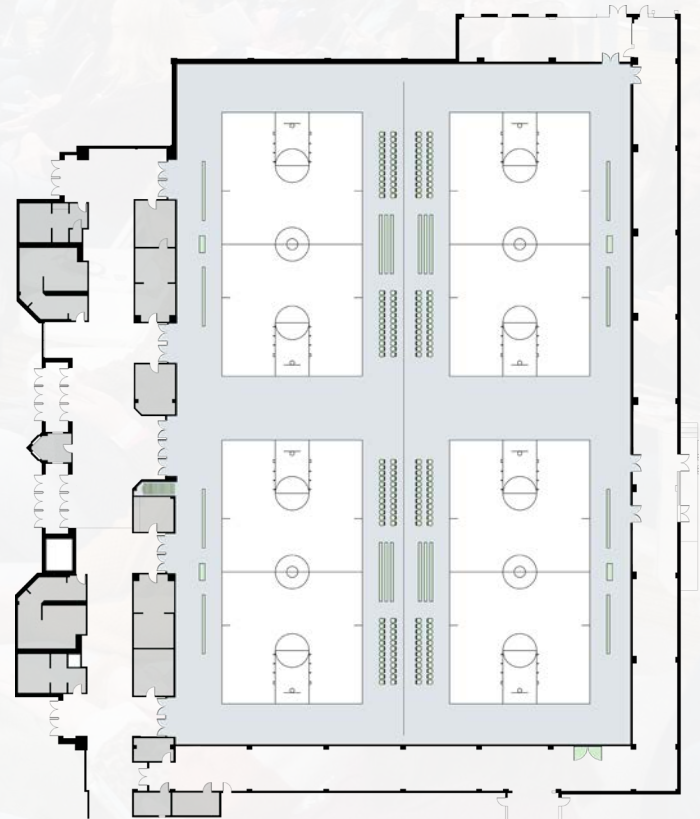

BANQUETS

CONVENTIONS

EXPOSITONS

CONVENTION CENTER

52,007 sf

Total Multi-Purpose Indoor Space

2,000 sf Max Capacity Largest Event Space

13 Breakout Rooms

River Room Dimensions/ Booth Space	Ceiling Heights	Special Notes:
Ohio Tennessee Mississippi Cumberland Total = 114 Booths	River Rooms: 11'10" Presidential Rooms: 9' Madison/Van Buren/McKinley: 7'10"	Setting head tables in River Rooms off kitchen wall and folding walls will decrease space for banquet setup. • Head tables not set on dance floor may reduce seating capacity for theater and classroom style seating. • Handicapped access will decrease sitting space.

39,204 sf

Total Multi-Purpose Indoor Space

200+ Booth Capacity

228 - 10x10 | 282 - 10x8

26 ft Ceiling Height

LED Lighting Scene Capability

Electrical Options

60 AMP | 220 VOLT | 220 VOLT (Optional)

The Bill & Meredith Schroeder Expo Center has 1 freight dock & 2 loading bays.

EXPO SPORTS FACILITY

The expo is also multi-purpose indoor sports facility and can be designed to accommodate 8 college size volleyball courts or four full size basketball courts and has ample space for athletes and their families to socially distance. The facility is also equipped with a floor covering which will allow for alternative indoor sporting events such as cheer and dance competitions, wrestling and pickle ball.