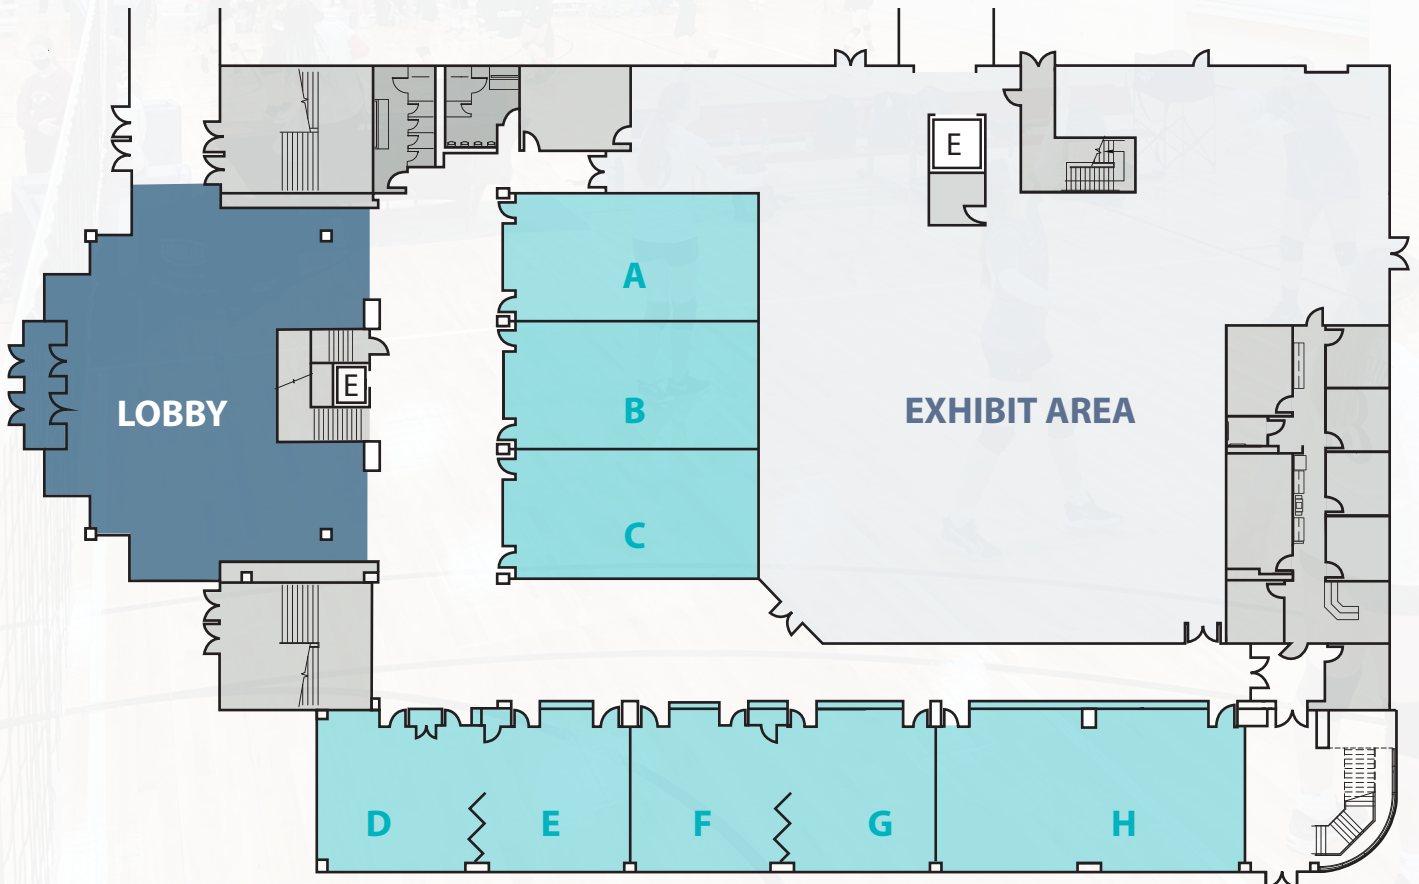

BANQUETS

CONVENTIONS

EXPOSITONS

CONVENTION CENTER

52,007 sf

Total Multi-Purpose Indoor Space

2,000 sf Max Capacity Largest Event Space

13 Breakout Rooms

17 Event Rooms

LOWER LEVEL CAPACITIES

AREA	SIZE	SQ. FT.
LOBBY	63x75	4,725
A - McKinley	49x24	176
B - Van Buren	49x24	1,176
C - Madison	49x24	1,176
D - Adams 1	30x30	900
E - Adams 2	30x30	900
F - Roosevelt 1	30x30	900
G - Roosevelt 2	30x30	900
H - Eisenhower	65x30	1,950
Exhibit Area	123x111	13,653

UPPER LEVEL CAPACITIES

AREA	SIZE	SQ. FT.
LOBBY	63x75	4,725
A - Ohio	90x87	7,830
B - Tennessee	50x87	4,350
C - Mississippi	39x87	3,393
D - Cumberland	57x87	3,844
E - Lincoln	30x31	930
F - Truman	29x31	899
G - Washington	29x31	899
H - Jefferson	30x31	930
I - Kennedy	44x31	1,364

River Room Dimensions/ Booth Space	Ceiling Heights	Special Notes:
Ohio Tennessee Mississippi Cumberland Total = 114 Booths	River Rooms: 11'10" Presidential Rooms: 9' Madison/Van Buren/McKinley: 7'10"	Setting head tables in River Rooms off kitchen wall and folding walls will decrease space for banquet setup. • Head tables not set on dance floor may reduce seating capacity for theater and classroom style seating. • Handicapped access will decrease sitting space.