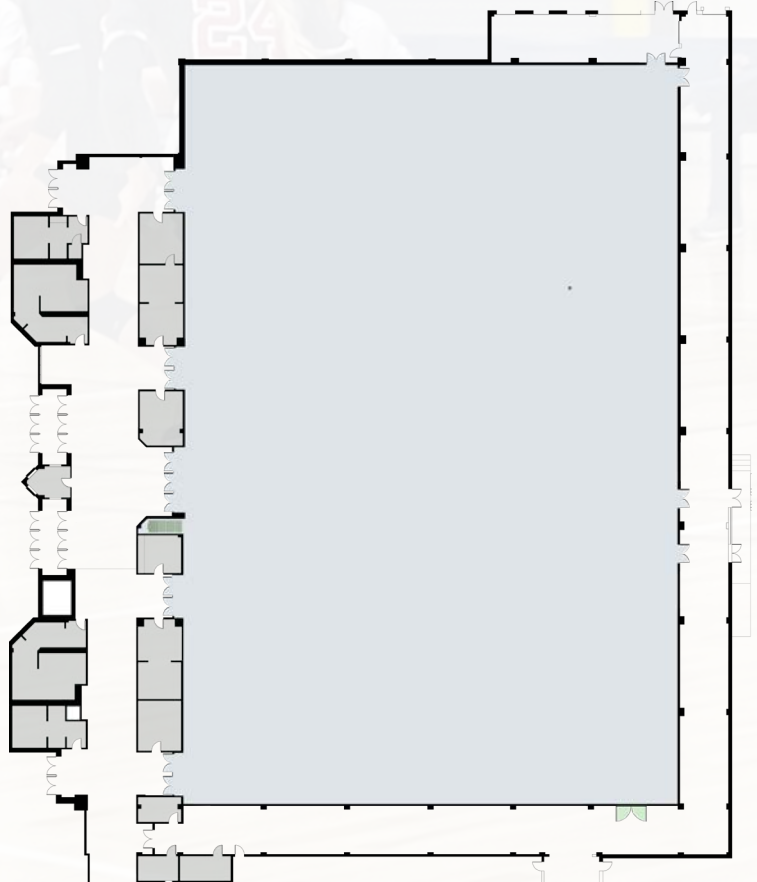

Electrical Options

60 AMP | 220 VOLT | 220 VOLT (Optional)

The Bill & Meredith Schroeder Expo Center has 1 freight dock & 2 loading bays.